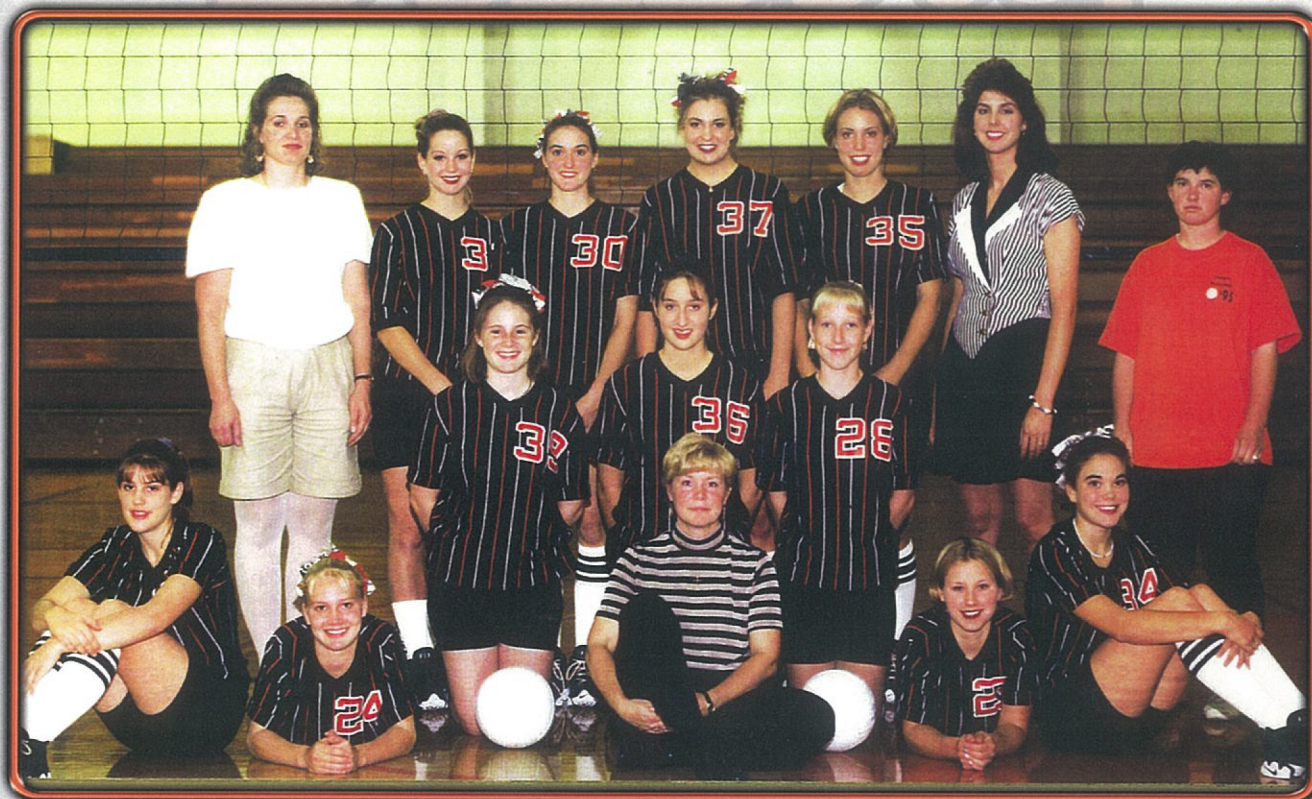

DODGEVILLE HIGH SCHOOL

Athletic Hall of Fame

1996 GIRLS VOLLEYBALL TEAM
WIAA STATE CHAMPIONS
INDUCTED 2015

BACK TO BACK STATE CHAMPIONS

PHOTO: Stephanie Holmes, Donna Borcharding, Head Coach Julie Van Epps, Kara Chitwood, Brittany Godfrey, Erin McKinley, Lesley Wimer, Kedra Clough, Assistant Coach Amy Schulz, Samantha Schomer, Abbey Von Allmen, Amy Reilly, Nicole Rock, Assistant Coach Cathy Bramlett, Carrie Higgins (Manager).